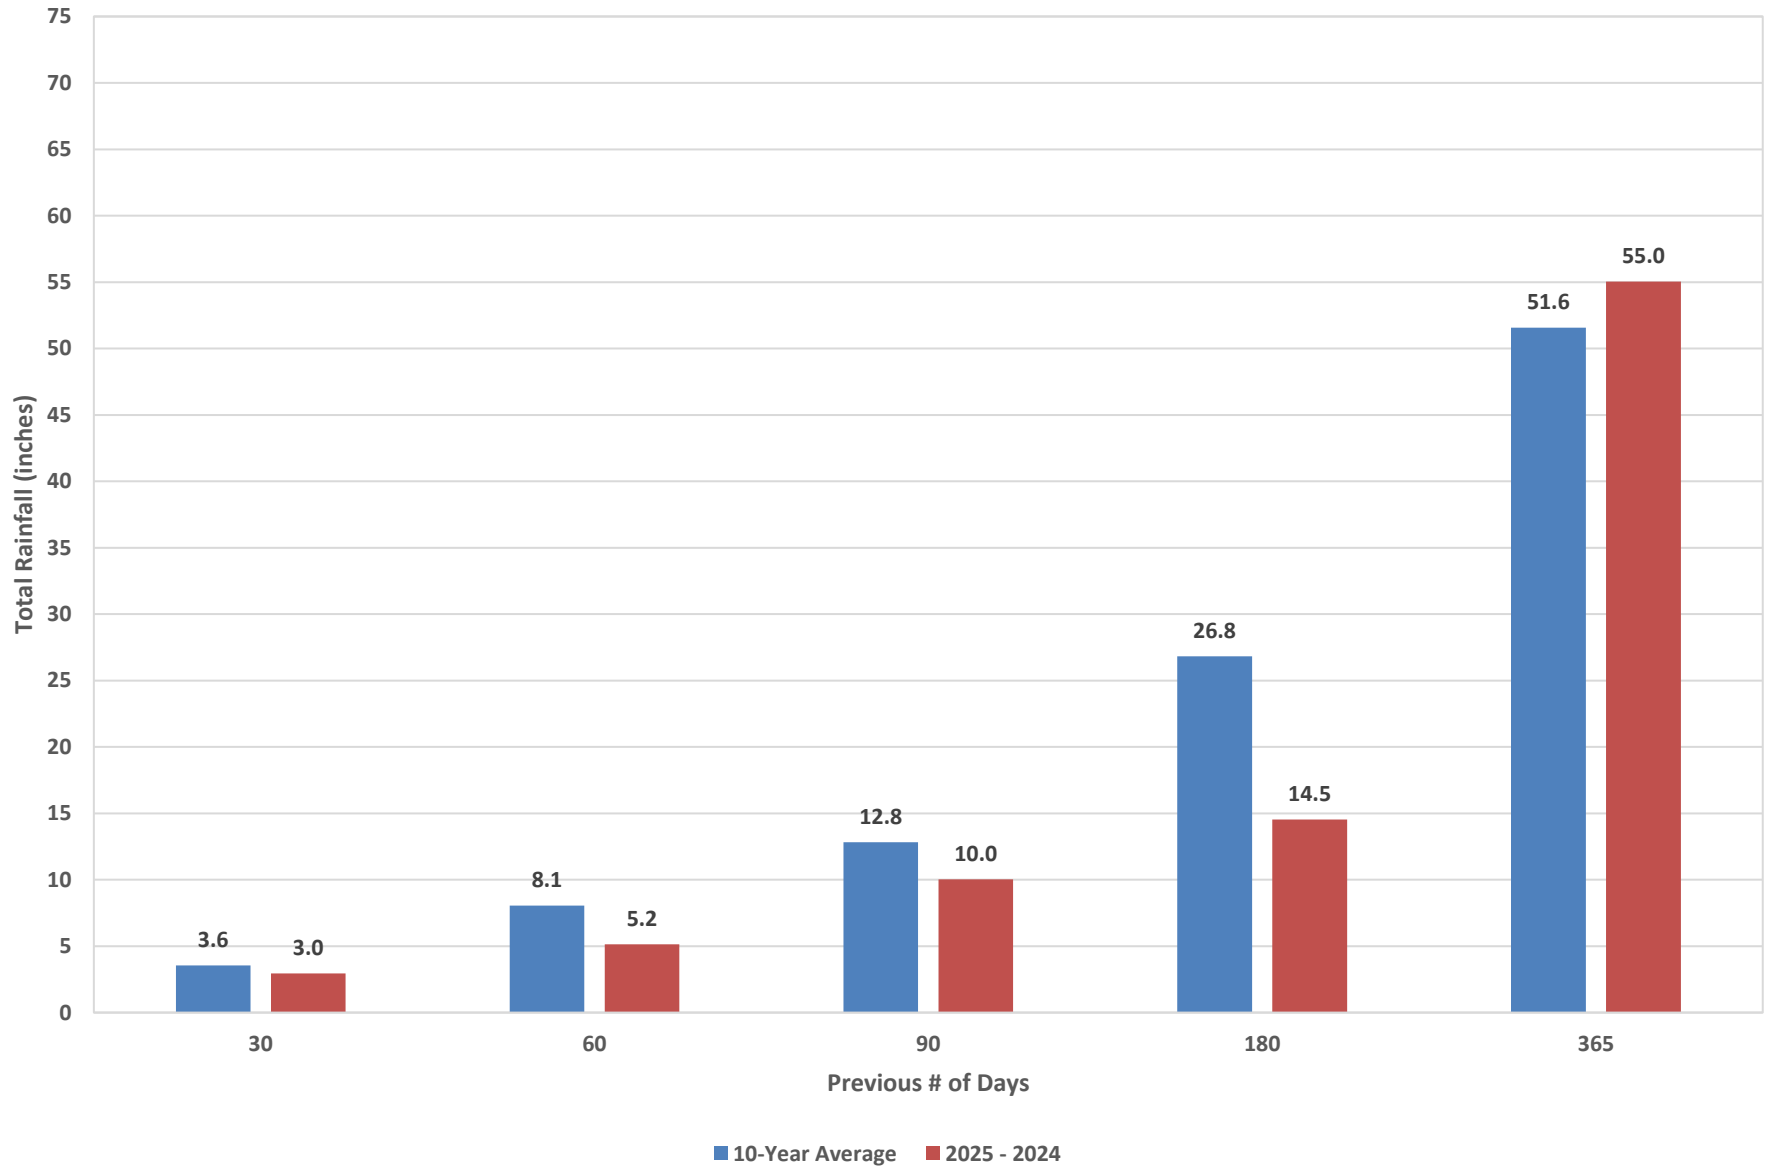

Stamford Rainfall 2/25/2025

Greenwich Rainfall 2/25/2025