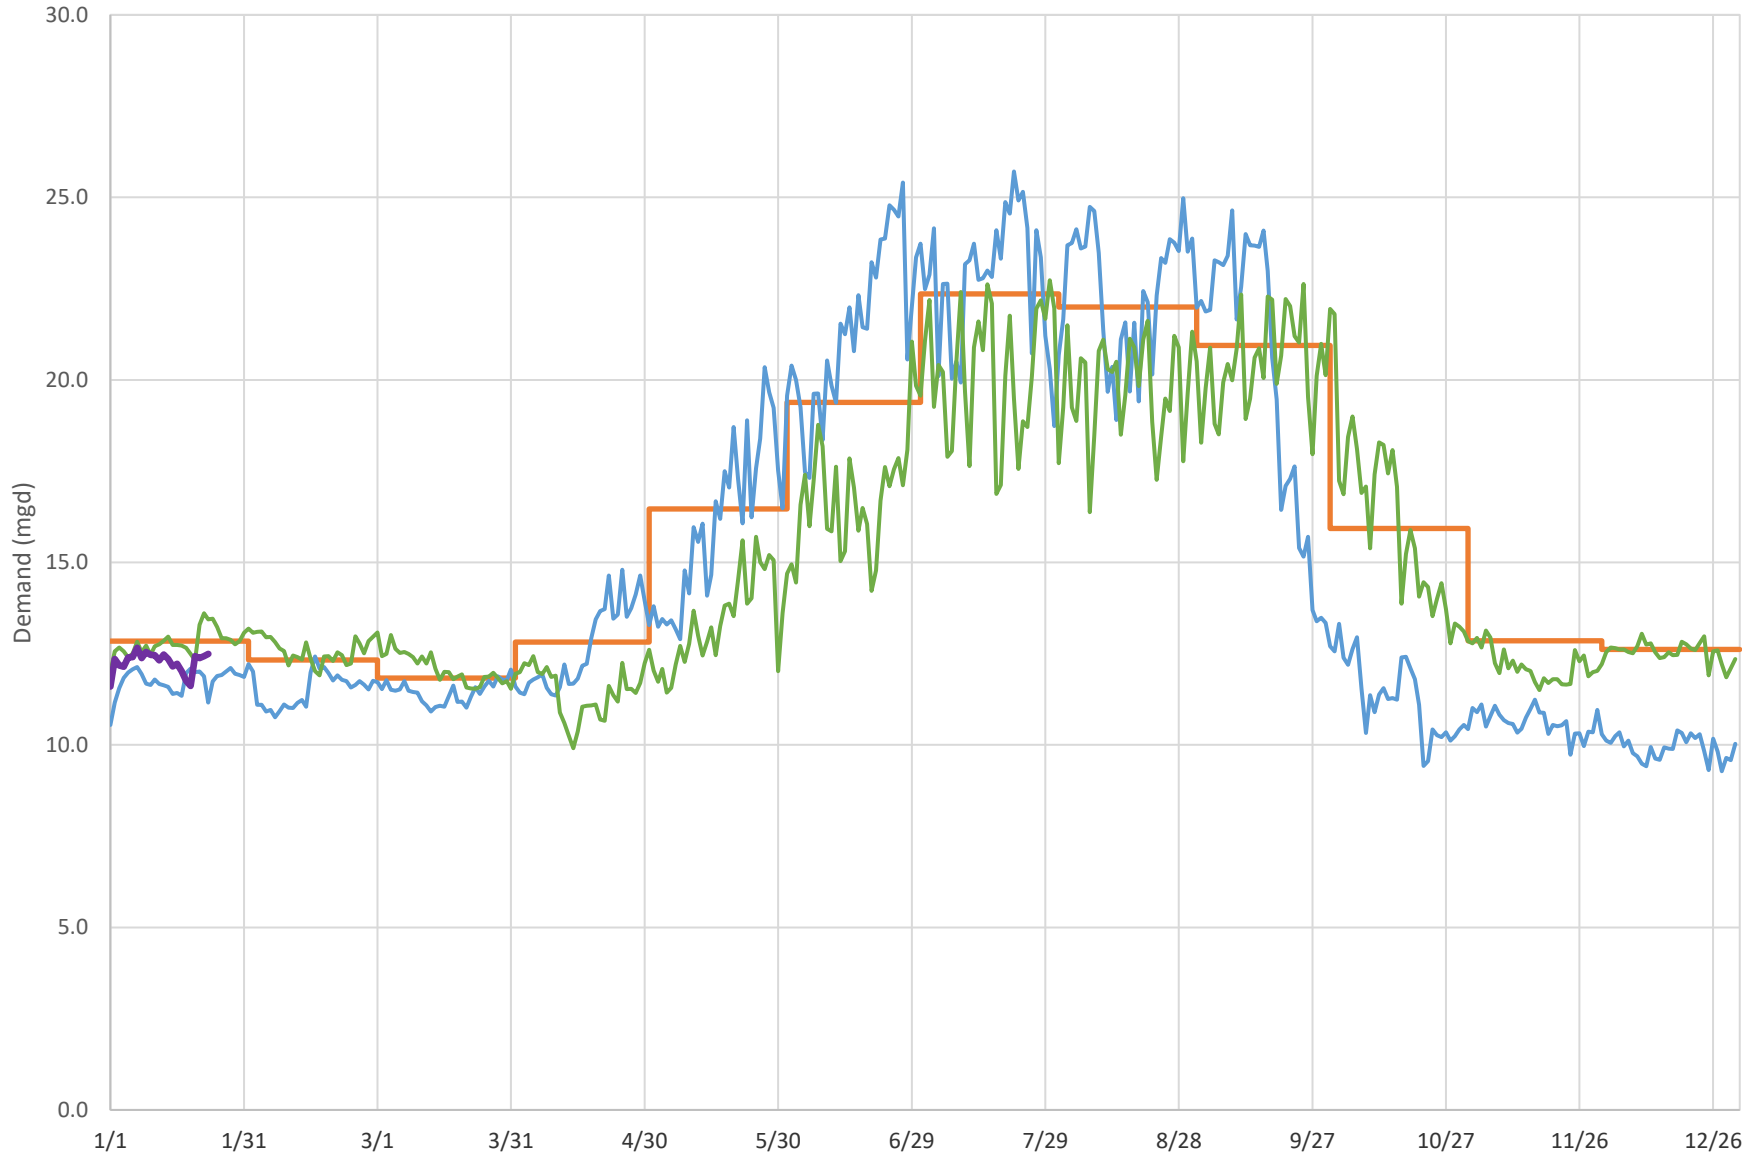

Greenwich Demand Summary

Includes transfers to Suez

— 2010 - 2015 Average — 2016 — 2019 — 2020