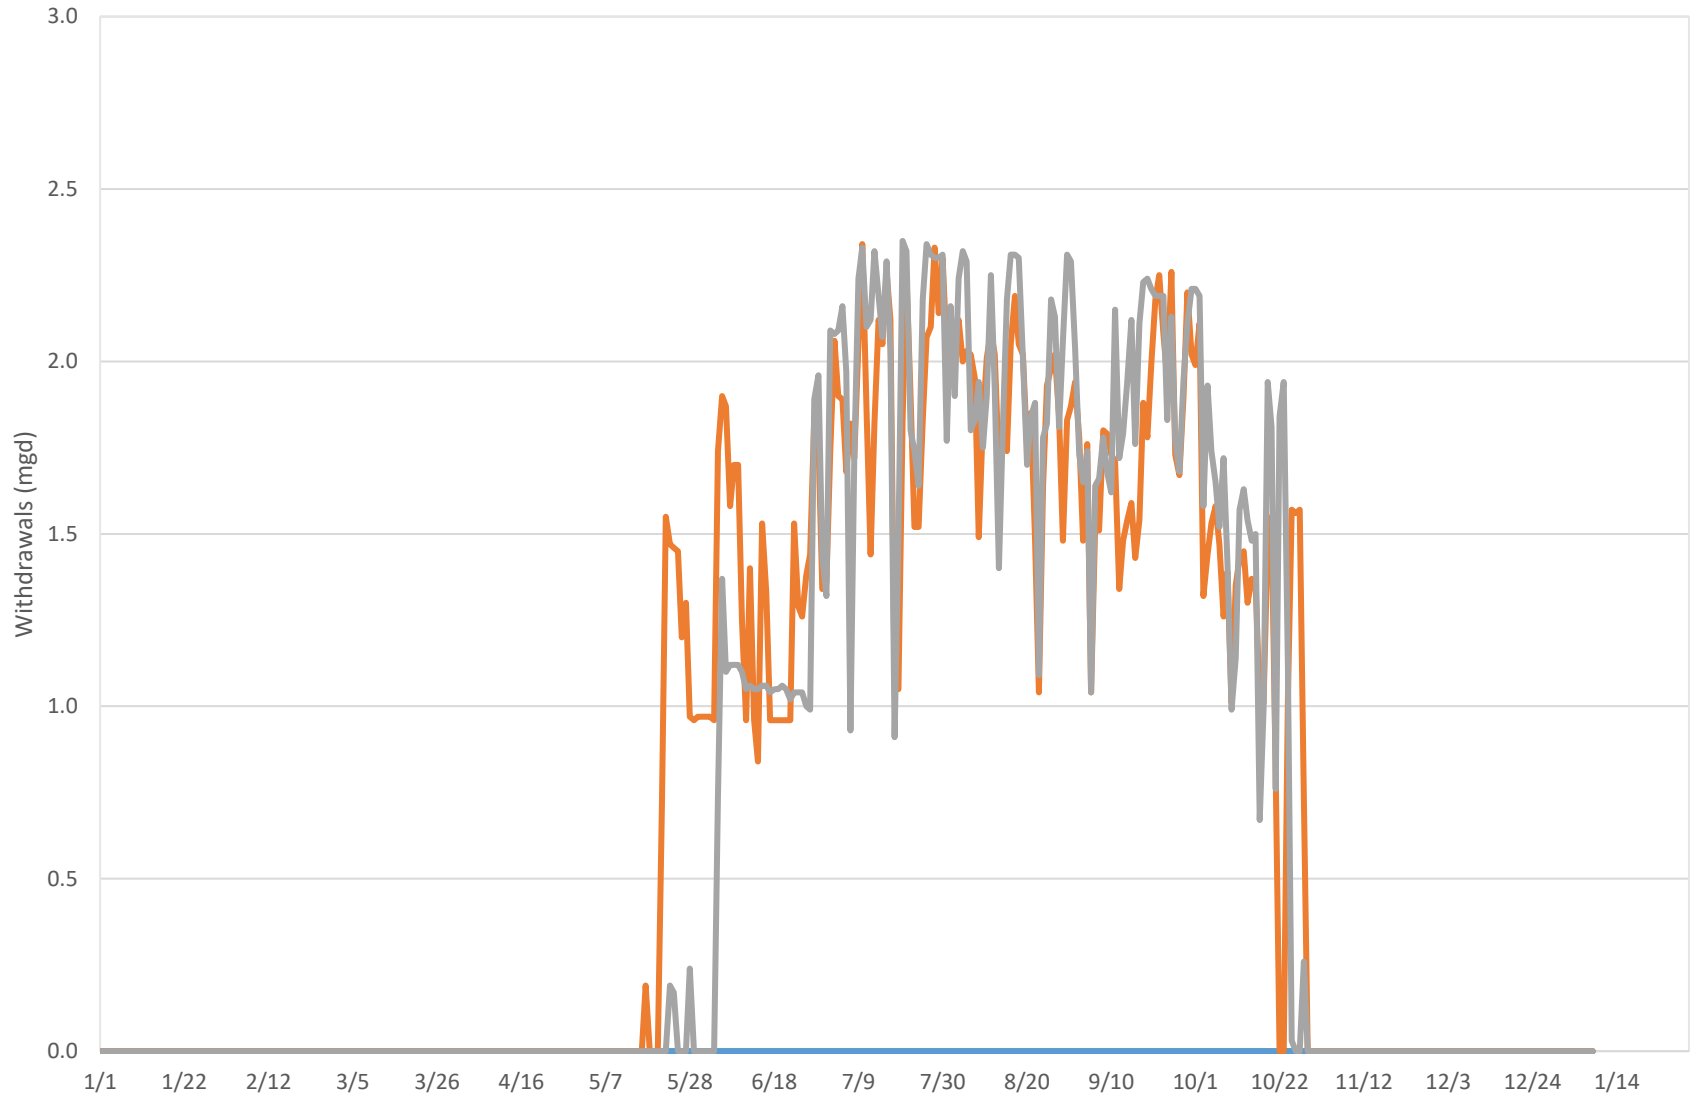

Well Withdrawals

— Rewak (Darien) — Wire Mill (Stamford) — Canal St (Westport) — Coleytown (Westport)