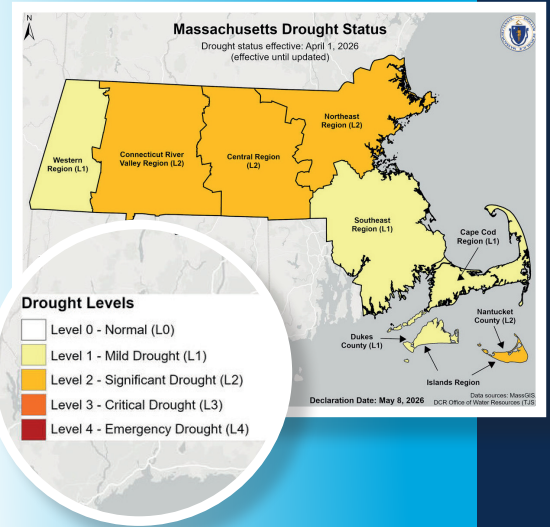

Manage Your Water Service Anytime

Stay connected with our mobile app, designed to make your Aquarion experience easier than ever.

Enjoy simplified account management with features like:

- Quick e-billing signup
- Effortless bill payment
- Automatic payment options
- Available in English and Spanish (just set your phone language preference)

Download on the
App Store

GET IT ON
Google Play

Download Aquarion's app from the App Store or Google Play and simplify your account management today.

Did You Know?

Placing mulch around shrubs and garden plants can help reduce evaporation, keeping soil moist longer and requiring less frequent watering.

Drought Conditions Worsen In Aquarion Service Areas

As drought conditions intensify across the state, Aquarion urges all customers to comply with the mandatory restrictions in place for their water system. Your cooperation will help ensure a reliable and sustainable drinking water supply throughout the spring and summer months.

Why Focus On Outdoor Watering?

Studies show that more than half of the water used outside is wasted due to overwatering, inefficient practices, or leaky and malfunctioning irrigation systems.

Conditions can change, so be sure to stay up to date on your water system's mandatory restrictions. For additional water-saving tips, visit aquarionwater.com/watering.

Now Available: Your Annual Water Quality Report

Providing our customers with safe, high-quality water is our top priority, and keeping you informed about it is just as important. That's why we encourage you to explore your water system's annual Water Quality Report.